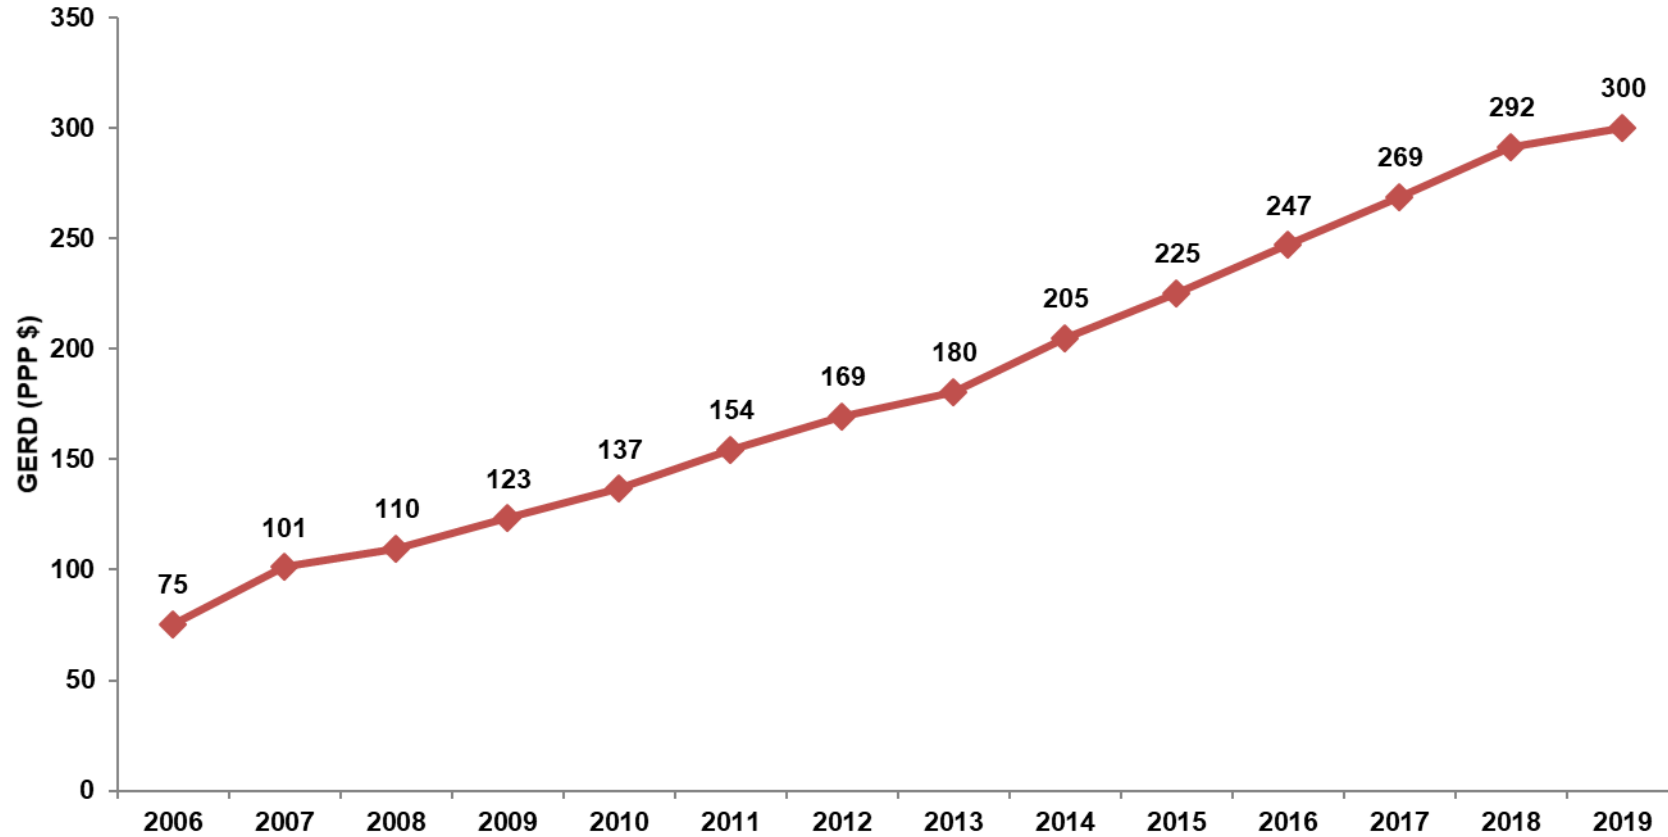

# GERD per Capita Population (Turkey)

Source: TurkStat

Note: End of the year population data is used according to Adress Based Population Registration System announced by TurkStat during 2007-2019 period.