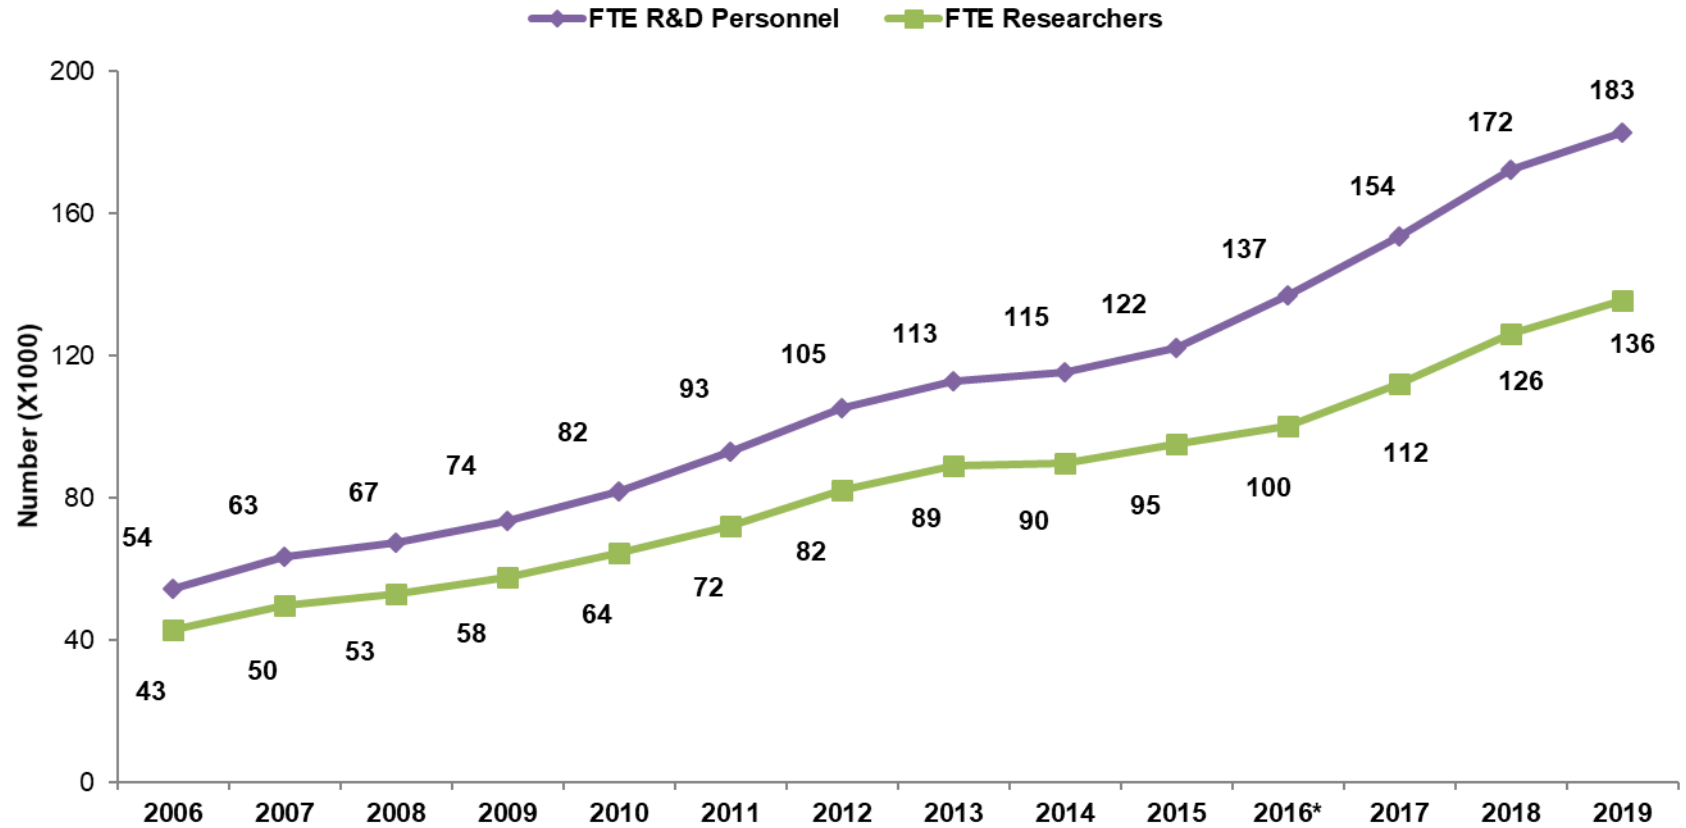

R&D Human Resources – FTE* (Turkey)

* Full Time Equivalent

Note: For the first time in 2016, “Technicians and equivalent staff” and “Other supporting staff” data is included in Higher Education Sector R&D Human Resources.