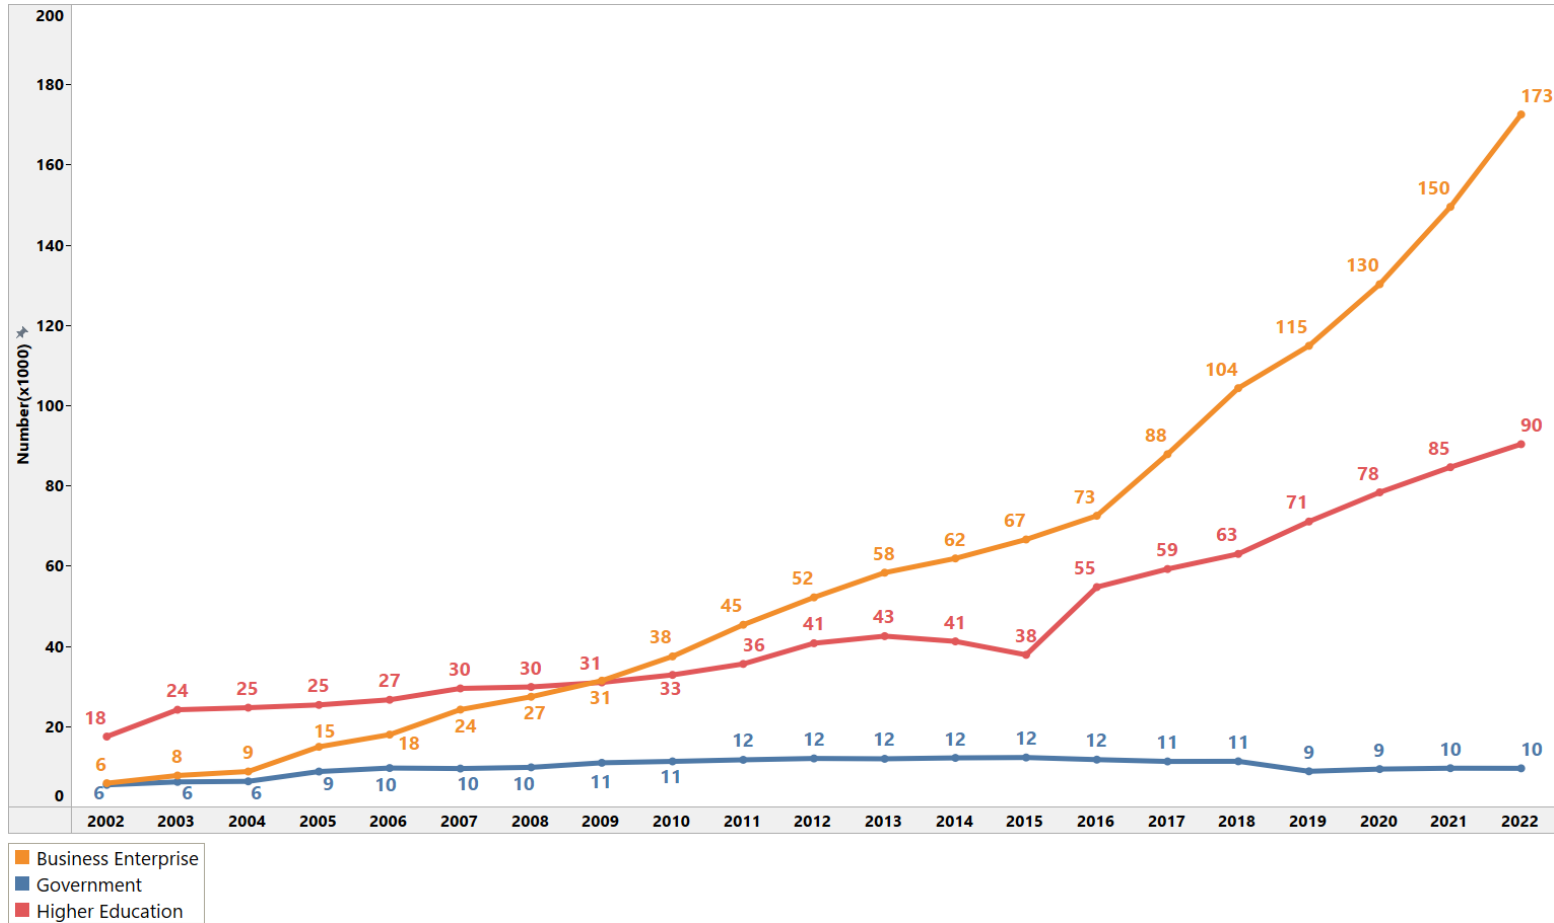

FTE R&D Personnel by Sector of Performance (Türkiye)

* The number of R&D personnel and researchers between 2015 and 2021 was revised by improving the administrative records used in calculating the research personnel working in the higher education sector.