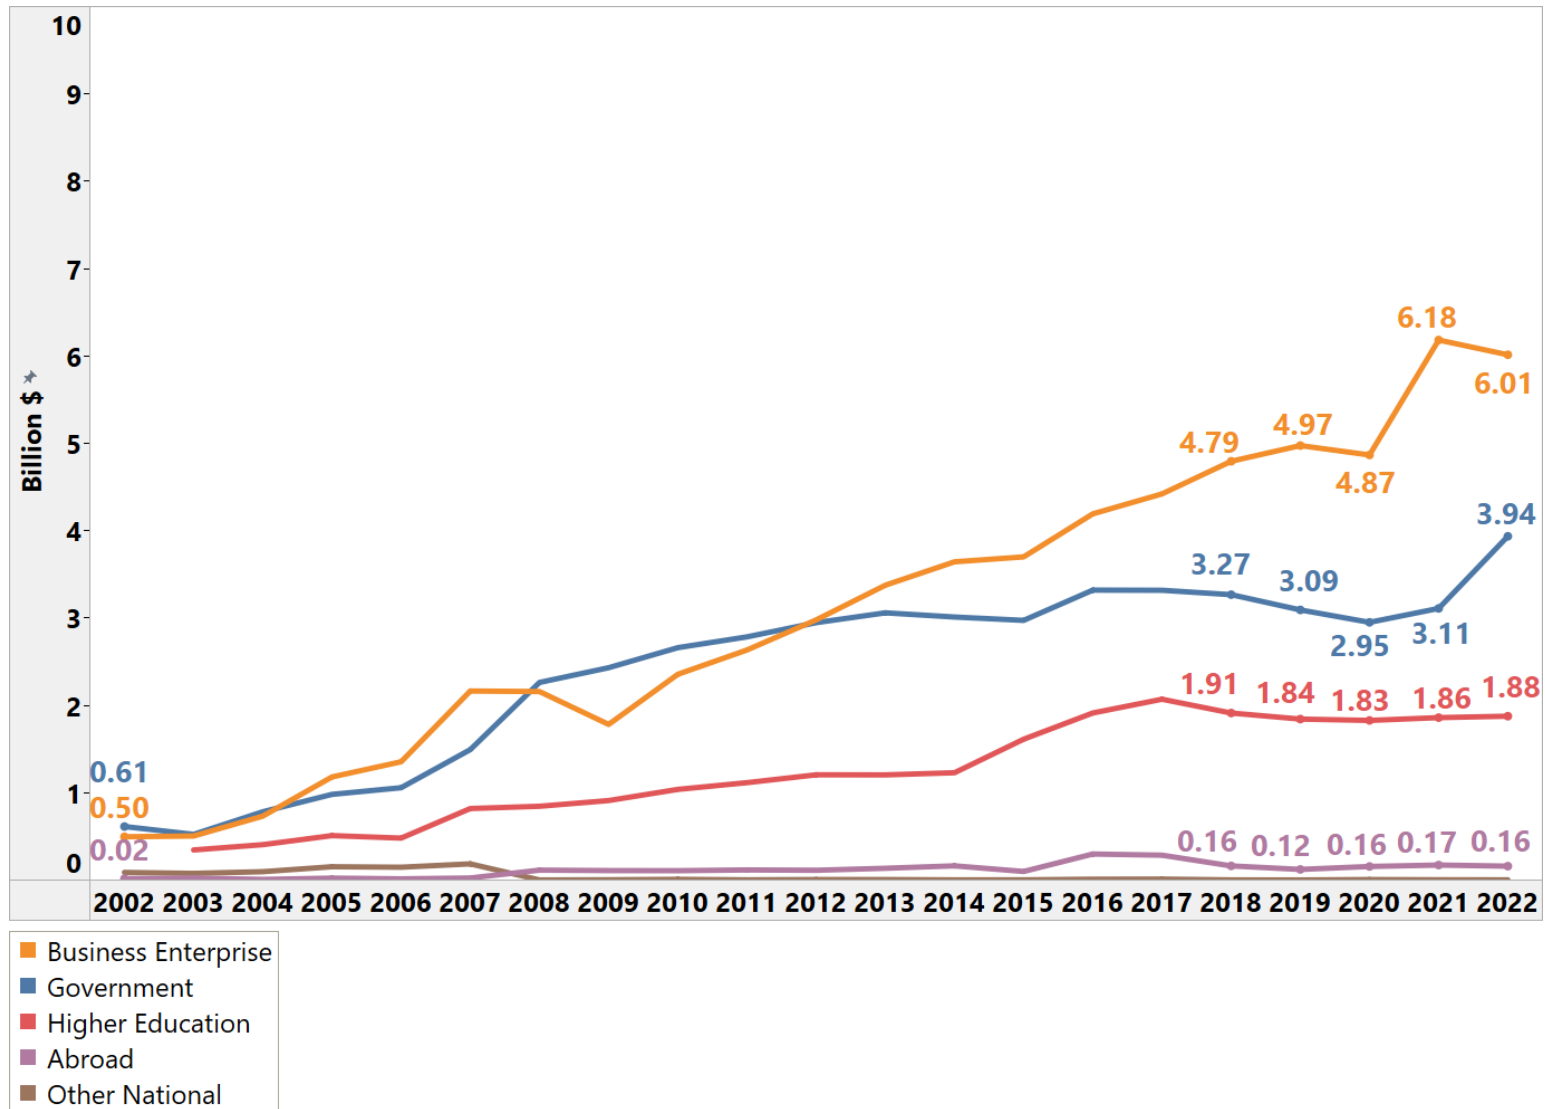

## GERD by Source of Funds (Billion \$\*) (Türkiye)

Source: TurkStat

\*The import weighted exchange rate announced by TurkStat was used.