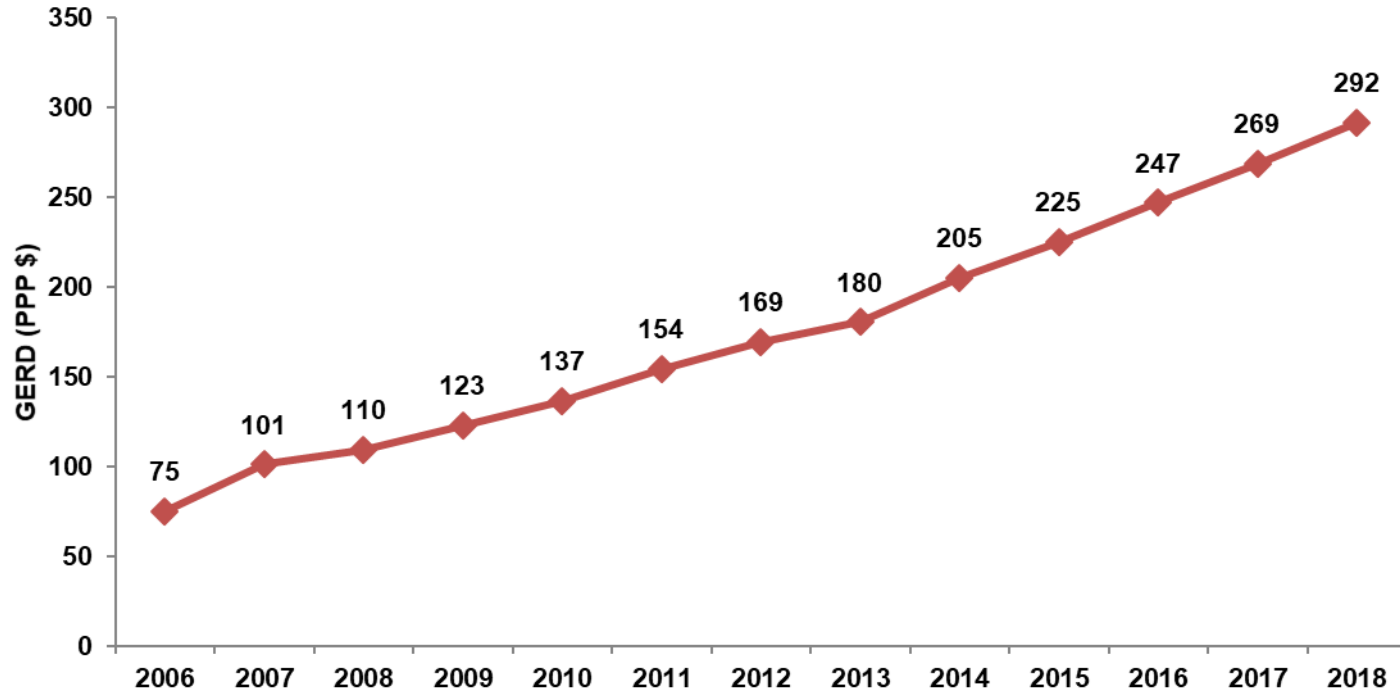

# GERD per Capita Population (Turkey)

Source: TurkStat

Note: End of the year population data is used according to Adress Based Population Registration System announced by TurkStat during 2007-2018 period.