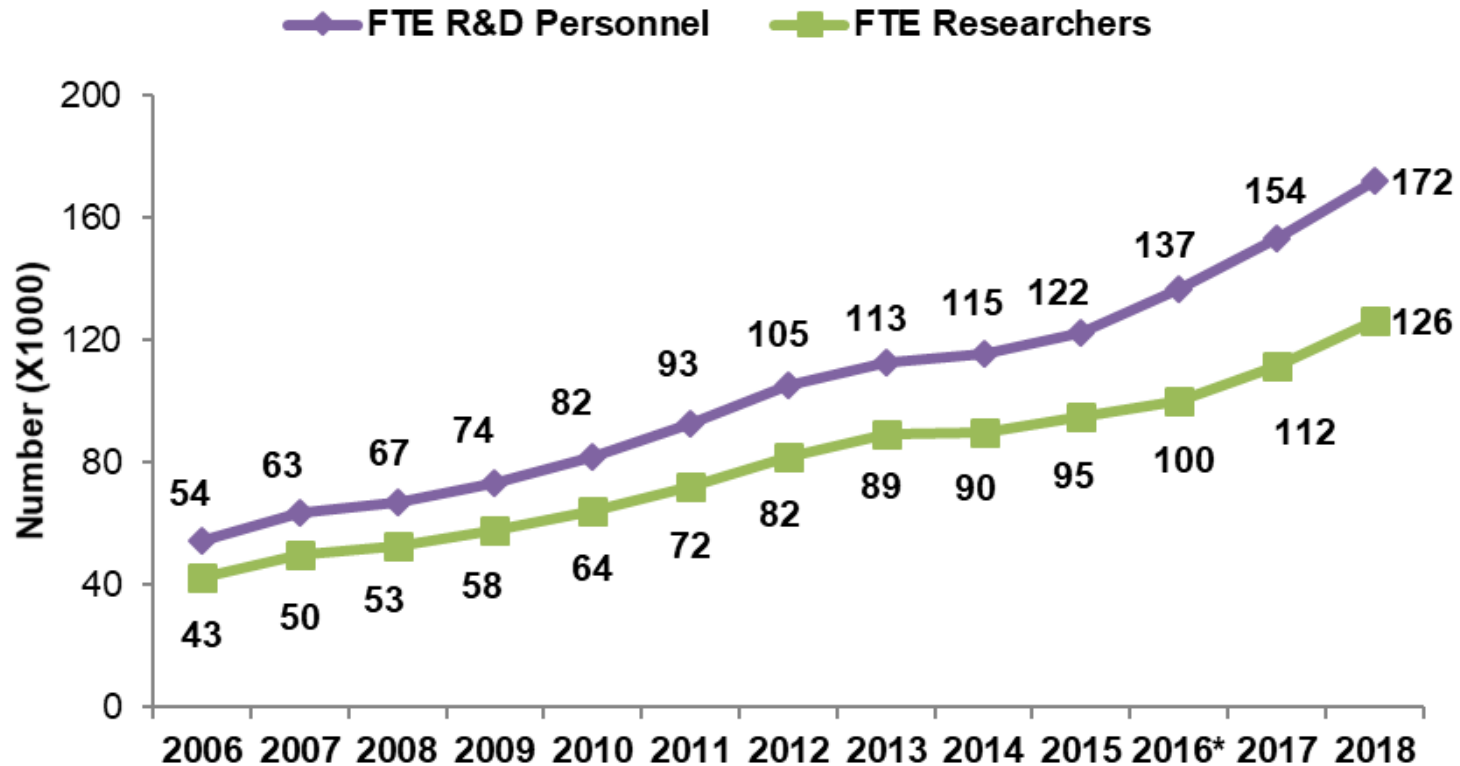

R&D Human Resources – FTE* (Turkey)

* Full Time Equivalent

Note: For the first time in 2016, “Technicians and equivalent staff” and “Other supporting staff” data is included in Higher Education Sector R&D Human Resources.